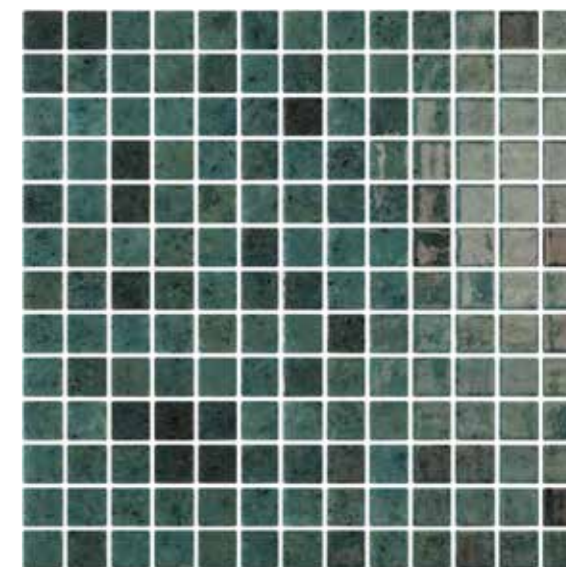

HANOI
33,4 x 33,4 cm. | 13,1" x 13,1"
HANO25Y I1